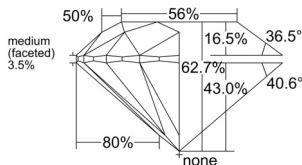

GIA®

FACSIMILE

GIA REPORT 2527426985

Verify this report at GIA.edu

GIA NATURAL DIAMOND DOSSIER®

June 10, 2025
GIA Report Number 2527426985
Shape and Cutting Style ..... Round Brilliant
Measurements ..... 4.73 - 4.76 x 2.97 mm

GRADING RESULTS

Carat Weight ..... 0.41 carat
Color Grade ..... F
Clarity Grade VVS1
Cut Grade ..... Excellent

ADDITIONAL GRADING INFORMATION

Polish ..... Excellent
Symmetry ..... Excellent
Fluorescence ..... Medium Blue
Clarity Characteristics ..... Pinpoint
Inscription(s): GIA 2527426985

PROPORTIONS

Profile to actual proportions

GRADING SCALES

GIA COLOR SCALE	GIA CLARITY SCALE	GIA CUT SCALE	
D	FLAWLESS	EXCELLENT	
E	INTERNALLY FLAWLESS		
F		VVS₁	VERY GOOD
G	VVS₂		
H	VS₁	GOOD	
I	VS₂		
J	SI₁	FAIR	
K	SI₂		
L	I₁	POOR	
M	I₂		
N	I₃		
O			
P			
Q			
R			
S			
T			
U			
V			
W			
X			
Y			
Z