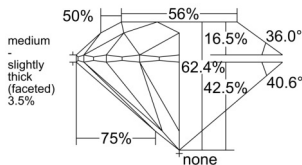

GIA®

FACSIMILE

GIA REPORT 2527404646

Verify this report at GIA.edu

GIA NATURAL DIAMOND DOSSIER®

June 06, 2025
GIA Report Number 2527404646
Shape and Cutting Style ..... Round Brilliant
Measurements ..... 5.83 - 5.86 x 3.65 mm

GRADING RESULTS

Carat Weight ..... 0.77 carat
Color Grade ..... H
Clarity Grade VVS2
Cut Grade ..... Excellent

ADDITIONAL GRADING INFORMATION

Polish ..... Excellent
Symmetry ..... Excellent
Fluorescence ..... Faint
Clarity Characteristics ..... Cloud, Pinpoint
Inscription(s): GIA 2527404646

PROPORTIONS

Profile to actual proportions

GRADING SCALES

GIA COLOR SCALE	GIA CLARITY SCALE	GIA CUT SCALE
COLOURLESS	FLAWLESS	EXCELLENT
D	INTERNALLY FLAWLESS	
E	VVS₁	VERY GOOD
F		
G	VS₁	GOOD
H		
I	SI₁	FAIR
J		
K	I₁	POOR
L		
M	I₂	
N		
O	I₃	
P		
Q		
R		
S		
T		
U		
V		
W		
X		
Y		
Z