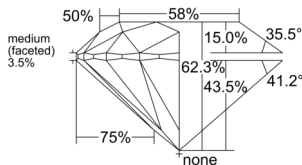

GIA®

FACSIMILE

GIA REPORT 2527380410

Verify this report at GIA.edu

GIA NATURAL DIAMOND DOSSIER®

June 04, 2025
GIA Report Number 2527380410
Shape and Cutting Style ..... Round Brilliant
Measurements ..... 5.66 - 5.70 x 3.54 mm

GRADING RESULTS

Carat Weight ..... 0.70 carat
Color Grade ..... D
Clarity Grade VVS1
Cut Grade ..... Excellent

ADDITIONAL GRADING INFORMATION

Polish ..... Excellent
Symmetry ..... Excellent
Fluorescence ..... None
Clarity Characteristics ..... Cloud, Pinpoint, Feather
Inspection(s): GIA 2527380410

PROPORTIONS

Profile to actual proportions