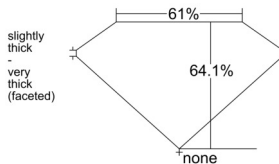

GIA®

FACSIMILE

GIA REPORT 2527378870

Verify this report at GIA.edu

GIA NATURAL DIAMOND DOSSIER®

June 04, 2025
GIA Report Number 2527378870
Shape and Cutting Style ..... Oval Brilliant
Measurements ..... 6.53 x 4.26 x 2.73 mm

GRADING RESULTS

Carat Weight ..... 0.51 carat
Color Grade ..... D
Clarity Grade VVS1

ADDITIONAL GRADING INFORMATION

Polish ..... Excellent
Symmetry ..... Very Good
Fluorescence ..... Faint
Clarity Characteristics ..... Pinpoint, Feather
Inscription(s): GIA 2527378870

PROPORTIONS

Profile not to actual proportions

GRADING SCALES

GIA COLOR SCALE		GIA CLARITY SCALE			
COLORLESS	D	VERY VERY SLIGHTLY INCLUDED	FLAWLESS		
	E		INTERNALLY FLAWLESS		
	F	VERY SLIGHTLY INCLUDED	VVS₁		
	G		VVS₂		
	H		VS₁		
	NEAR COLORLESS	I	SLIGHTLY INCLUDED	VS₂	
		J		SI₁	
		FAINT	K	INCLUDED	SI₂
			L		I₁
			M		I₂
VERT LIGHT	N		INCLUDED	I₃	
	O				
	P				
	Q				
	R				
LIGHT	S				
	T				
	U				
	V				
	W				
	X				
Y					
Z