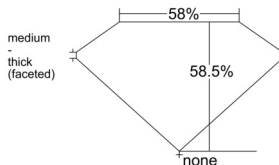

GIA®

FACSIMILE

GIA REPORT 2527344073

Verify this report at GIA.edu

GIA NATURAL DIAMOND DOSSIER®

June 02, 2025
GIA Report Number 2527344073
Shape and Cutting Style ..... Heart Brilliant
Measurements ..... 4.93 x 5.83 x 3.41 mm

GRADING RESULTS

Carat Weight ..... 0.56 carat
Color Grade ..... F
Clarity Grade VVS1

ADDITIONAL GRADING INFORMATION

Polish ..... Excellent
Symmetry ..... Very Good
Fluorescence ..... None
Clarity Characteristics ..... Pinpoint
Inscription(s): GIA 2527344073

PROPORTIONS

Profile not to actual proportions

GRADING SCALES

GIA COLOR SCALE		GIA CLARITY SCALE			
COLORLESS	D	VERY VERY SLIGHTLY INCLUDED	FLAWLESS		
	E		INTERNALLY FLAWLESS		
	F	VERY SLIGHTLY INCLUDED	VVS₁		
	G		VVS₂		
	H		VS₁		
	NEAR COLORLESS	I	SLIGHTLY INCLUDED	VS₂	
		J		SI₁	
		FAINT	K	INCLUDED	SI₂
			L		I₁
			M		I₂
VERT LIGHT	N	LIGHT	I₃		
	O				
	P				
	Q				
	R				
	S				
LIGHT	T				
	U				
	V				
	W				
	X				
Y					
Z