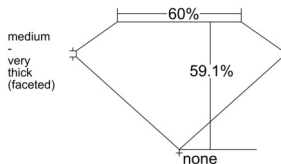

GIA®

FACSIMILE

GIA REPORT 2527310496

Verify this report at GIA.edu

GIA NATURAL DIAMOND DOSSIER®

June 02, 2025
GIA Report Number 2527310496
Shape and Cutting Style ..... Heart Brilliant
Measurements ..... 4.81 x 5.49 x 3.25 mm

GRADING RESULTS

Carat Weight ..... 0.50 carat
Color Grade ..... D
Clarity Grade VS1

ADDITIONAL GRADING INFORMATION

Polish ..... Very Good
Symmetry ..... Very Good
Fluorescence ..... Faint
Clarity Characteristics..... Crystal, Pinpoint
Inscription(s): GIA 2527310496

PROPORTIONS

Profile not to actual proportions

GRADING SCALES

GIA COLOR SCALE		GIA CLARITY SCALE			
COLORLESS	D	VERY VERY SLIGHTLY INCLUDED	FLAWLESS		
	E		INTERNALLY FLAWLESS		
	F	VERY SLIGHTLY INCLUDED	VVS₁		
	G		VVS₂		
	H		VS₁		
	NEAR COLORLESS	I	SLIGHTLY INCLUDED	VS₂	
		J		SI₁	
		FAINT	K	INCLUDED	SI₂
			L		I₁
			M		I₂
VERT LIGHT	N	INCLUDED	I₃		
	O				
	P				
	Q				
	R				
LIGHT	S				
	T				
	U				
	V				
	W				
	X				
Y					
Z