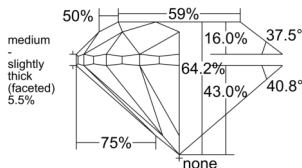

GIA®

FACSIMILE

GIA REPORT 2527184141

Verify this report at GIA.edu

GIA NATURAL DIAMOND DOSSIER®

May 17, 2025
GIA Report Number 2527184141
Shape and Cutting Style ..... Round Brilliant
Measurements ..... 4.79 - 4.85 x 3.10 mm

GRADING RESULTS

Carat Weight ..... 0.46 carat
Color Grade ..... H
Clarity Grade S11
Cut Grade ..... Very Good

ADDITIONAL GRADING INFORMATION

Polish ..... Excellent
Symmetry ..... Very Good
Fluorescence ..... None
Clarity Characteristics ..... Crystal, Feather
Inscription(s): GIA 2527184141

PROPORTIONS

Profile to actual proportions

GRADING SCALES

GIA COLOR SCALE	GIA CLARITY SCALE	GIA CUT SCALE
COLOURLESS	FLAWLESS	EXCELLENT
D	INTERNALLY FLAWLESS	
E	VVS₁	VERY GOOD
F		
G	VVS₂	
H	VS₁	GOOD
I		
J	VS₂	
K	SI₁	FAIR
L		
M	SI₂	
N	I₁	POOR
O		
P	I₂	
Q	I₃	
R		
S		
T		
U		
V		
W		
X		
Y		
Z