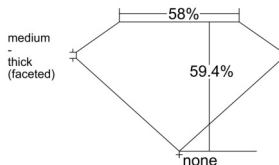

GIA®

FACSIMILE

GIA REPORT 2527078651

Verify this report at GIA.edu

GIA NATURAL DIAMOND DOSSIER®

May 08, 2025
GIA Report Number 2527078651
Shape and Cutting Style ..... Heart Brilliant
Measurements ..... 5.69 x 6.74 x 4.01 mm

GRADING RESULTS

Carat Weight ..... 0.91 carat
Color Grade ..... H
Clarity Grade VS1

ADDITIONAL GRADING INFORMATION

Polish ..... Excellent
Symmetry ..... Very Good
Fluorescence ..... Faint
Clarity Characteristics..... Cloud, Needle
Inscription(s): GIA 2527078651

PROPORTIONS

Profile not to actual proportions

GRADING SCALES

GIA COLOR SCALE		GIA CLARITY SCALE			
COLORLESS	D	VERY VERY SLIGHTLY INCLUDED	FLAWLESS		
	E		INTERNALLY FLAWLESS		
	F		VVS₁		
	NEAR COLORLESS	G	VERY SLIGHTLY INCLUDED	VVS₂	
		H		VS₁	
		FAINT	I	SLIGHTLY INCLUDED	VS₂
			J		SI₁
	LIGHT	K	INCLUDED	SI₂	
		L		I₁	
		M		I₂	
N		I₃			
O					
P					
Q					
R					
S					
T					
U					
V					
W					
X					
Y					
Z