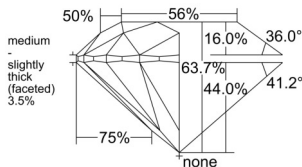

GIA®

FACSIMILE

GIA REPORT 2527022699

Verify this report at gia.edu

GIA NATURAL DIAMOND DOSSIER®

April 29, 2025
GIA Report Number 2527022699
Shape and Cutting Style ..... Round Brilliant
Measurements ..... 5.28 - 5.37 x 3.39 mm

GRADING RESULTS

Carat Weight ..... 0.60 carat
Color Grade ..... F
Clarity Grade VVS1
Cut Grade ..... Excellent

ADDITIONAL GRADING INFORMATION

Polish ..... Excellent
Symmetry ..... Very Good
Fluorescence ..... None
Clarity Characteristics ..... Pinpoint, Feather
Inscription(s): GIA 2527022699

PROPORTIONS

Profile to actual proportions