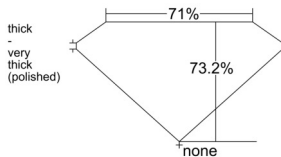

GIA®

FACSIMILE

GIA REPORT 2527017597

Verify this report at GIA.edu

GIA NATURAL DIAMOND DOSSIER®

May 02, 2025
GIA Report Number 2527017597
Shape and Cutting Style ..... Square Modified Brilliant
Measurements ..... 5.24 x 5.16 x 3.78 mm

GRADING RESULTS

Carat Weight ..... 0.91 carat
Color Grade ..... K
Clarity Grade VVS1

ADDITIONAL GRADING INFORMATION

Polish ..... Excellent
Symmetry ..... Excellent
Fluorescence ..... None
Clarity Characteristics ..... Pinpoint, Feather
Inscription(s): GIA 2527017597

PROPORTIONS

Profile not to actual proportions

GRADING SCALES

GIA COLOR SCALE		GIA CLARITY SCALE			
COLORLESS	D	VERY VERY SLIGHTLY INCLUDED	FLAWLESS		
	E		INTERNALLY FLAWLESS		
	F	VERY SLIGHTLY INCLUDED	VVS₁		
	G		VVS₂		
	H		VS₁		
	NEAR COLORLESS	I	SLIGHTLY INCLUDED	VS₂	
		J		SI₁	
		FAINT	K	INCLUDED	SI₂
			L		I₁
			M		I₂
VERT LIGHT	N	LIGHT	I₃		
	O				
	P				
	Q				
	R