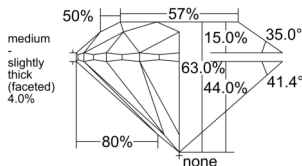

GIA®

FACSIMILE

GIA REPORT 2526981925

Verify this report at GIA.edu

GIA NATURAL DIAMOND DOSSIER®

August 04, 2025
GIA Report Number 2526981925
Shape and Cutting Style ..... Round Brilliant
Measurements ..... 5.31 - 5.34 x 3.36 mm

GRADING RESULTS

Carat Weight ..... 0.59 carat
Color Grade I
Clarity Grade S11
Cut Grade ..... Excellent

ADDITIONAL GRADING INFORMATION

Polish ..... Excellent
Symmetry ..... Excellent
Fluorescence ..... None
Clarity Characteristics ..... Crystal
Inscription(s): GIA 2526981925

PROPORTIONS

GRADING SCALES

GIA COLOR SCALE

COLOREDNESS	D
	E
	F
	G
	H
	I
	J
NEAR COLORLESS	K
	L
FAIN	M
	N
	O
	P
VERY LIGHT	Q
	R
	S
	T
	U
	V
	W
	X
	Y
LIGHT	Z

GIA CLARITY SCALE

VERY VERY SLIGHTLY INCLUDED	FLAWLESS
	INTERNALLY FLAWLESS
VERY SLIGHTLY INCLUDED	VVS₁
	VVS₂
SLIGHTLY INCLUDED	VS₁
	VS₂
INCLUDED	SI₁
	SI₂
	I₁
	I₂
	I₃

GIA CUT SCALE

EXCELLENT
VERY GOOD
GOOD
FAIR
POOR