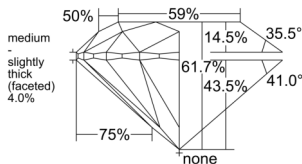

GIA®

FACSIMILE

GIA REPORT 2526966924

Verify this report at GIA.edu

GIA NATURAL DIAMOND DOSSIER®

August 04, 2025
GIA Report Number 2526966924
Shape and Cutting Style ..... Round Brilliant
Measurements ..... 5.66 - 5.68 x 3.50 mm

GRADING RESULTS

Carat Weight ..... 0.70 carat
Color Grade ..... H
Clarity Grade S11
Cut Grade ..... Excellent

ADDITIONAL GRADING INFORMATION

Polish ..... Excellent
Symmetry ..... Excellent
Fluorescence ..... Faint
Clarity Characteristics ..... Crystal, Feather
Inscription(s): GIA 2526966924

PROPORTIONS

Profile to actual proportions

GRADING SCALES

GIA COLOR SCALE	GIA CLARITY SCALE	GIA CUT SCALE	
D	FLAWLESS	EXCELLENT	
E	INTERNALLY FLAWLESS		
F		VVS₁	VERY GOOD
G	VVS₂		
H	VS₁	GOOD	
I	VS₂		
J	S1₁	FAIR	
K	S1₂		
L	I₁	POOR	
M	I₂		
N	I₃		
O			
P			
Q			
R			
S			
T			
U			
V			
W			
X			
Y			
Z