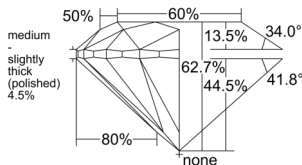

GIA®

FACSIMILE

GIA NATURAL DIAMOND DOSSIER®

August 19, 2025
GIA Report Number 2526937379
Shape and Cutting Style ..... Round Brilliant
Measurements ..... 4.66 - 4.70 x 2.93 mm

GRADING RESULTS

Carat Weight ..... 0.40 carat
Color Grade ..... H
Clarity Grade S11
Cut Grade ..... Excellent

ADDITIONAL GRADING INFORMATION

Polish ..... Excellent
Symmetry ..... Excellent
Fluorescence ..... None
Clarity Characteristics ..... Crystal, Feather
Inscription(s): GIA 2526937379

GIA REPORT 2526937379

Verify this report at gia.edu

PROPORTIONS

Profile to actual proportions