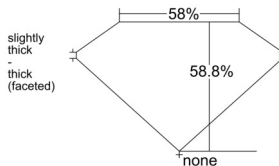

GIA®

FACSIMILE

GIA REPORT 2526931514

Verify this report at GIA.edu

GIA NATURAL DIAMOND DOSSIER®

July 28, 2025
GIA Report Number 2526931514
Shape and Cutting Style ..... Heart Brilliant
Measurements ..... 5.38 x 6.16 x 3.63 mm

GRADING RESULTS

Carat Weight ..... 0.71 carat
Color Grade ..... D
Clarity Grade VVS1

ADDITIONAL GRADING INFORMATION

Polish ..... Excellent
Symmetry ..... Excellent
Fluorescence ..... None
Clarity Characteristics ..... Feather
Inscription(s): GIA 2526931514

PROPORTIONS

Profile not to actual proportions

GRADING SCALES

GIA COLOR SCALE		GIA CLARITY SCALE	
COLORLESS	D	VERY VERY SLIGHTLY INCLUDED	FLAWLESS
	E		INTERNALLY FLAWLESS
	F		VVS₁
	G		VVS₂
	H		VS₁
	I		VS₂
	J		SI₁
	K		SI₂
	L		I₁
	M		I₂
NEAR COLORLESS	N	SLIGHTLY INCLUDED	I₃
	O		
	P		
	Q		
FAINT	R		
	S		
	T		
	U		
VERT LIGHT	V		
	W		
	X		
	Y		
LIGHT	Z