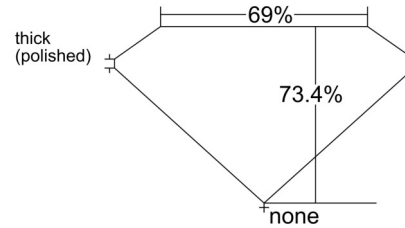

**GIA NATURAL DIAMOND GRADING REPORT**

July 24, 2025  
 GIA Report Number ..... 2526896716  
 Shape and Cutting Style ..... **Square Modified Brilliant**  
 Measurements ..... 5.63 x 5.35 x 3.93 mm

**GRADING RESULTS**

Carat Weight ..... 1.01 carat  
 Color Grade ..... H  
 Clarity Grade ..... VVS1

**ADDITIONAL GRADING INFORMATION**

Polish ..... Excellent  
 Symmetry ..... Very Good  
 Fluorescence ..... Faint  
 Inscription(s): GIA 2526896716

**PROPORTIONS**

Profile not to actual proportions

**CLARITY CHARACTERISTICS**

**KEY TO SYMBOLS\***

- Pinpoint

\* Red symbols denote internal characteristics (inclusions). Green or black symbols denote external characteristics (blemishes). Diagram is an approximate representation of the diamond, and symbols shown indicate type, position, and approximate size of clarity characteristics. All clarity characteristics may not be shown. Details of finish are not shown.