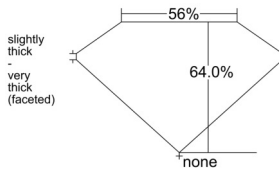

GIA®

FACSIMILE

GIA REPORT 2526882723

Verify this report at GIA.edu

GIA NATURAL DIAMOND DOSSIER®

July 24, 2025
GIA Report Number 2526882723
Shape and Cutting Style ..... Oval Brilliant
Measurements ..... 7.45 x 5.36 x 3.43 mm

GRADING RESULTS

Carat Weight ..... 0.90 carat
Color Grade ..... K
Clarity Grade VS2

ADDITIONAL GRADING INFORMATION

Polish ..... Excellent
Symmetry ..... Very Good
Fluorescence ..... Faint
Clarity Characteristics ..... Crystal
Inscription(s): GIA 2526882723

PROPORTIONS

Profile not to actual proportions

GRADING SCALES

GIA COLOR SCALE		GIA CLARITY SCALE			
COLORLESS	D	VERY VERY SLIGHTLY INCLUDED	FLAWLESS		
	E		INTERNALLY FLAWLESS		
	F		VVS₁		
	G		VVS₂		
	NEAR COLORLESS	H	VERY SLIGHTLY INCLUDED	VS₁	
		I		VS₂	
		FAINT	J	SLIGHTLY INCLUDED	SI₁
			K		SI₂
	L		I₁		
	M		I₂		
N	I₃				
O					
VERT LIGHT	P	INCLUDED			
	Q				
	R				
	S				
	T				
	U				
	V				
LIGHT	W				
	X				
	Y				
	Z