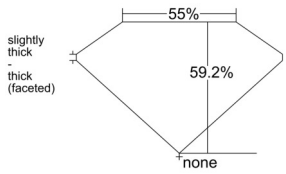

GIA®

FACSIMILE

GIA REPORT 2526863793

Verify this report at GIA.edu

GIA NATURAL DIAMOND DOSSIER®

July 21, 2025
GIA Report Number 2526863793
Shape and Cutting Style ..... Heart Brilliant
Measurements ..... 4.99 x 5.87 x 3.47 mm

GRADING RESULTS

Carat Weight ..... 0.60 carat
Color Grade ..... D
Clarity Grade VS1

ADDITIONAL GRADING INFORMATION

Polish ..... Very Good
Symmetry ..... Excellent
Fluorescence ..... None
Clarity Characteristics ..... Crystal, Feather
Inscription(s): GIA 2526863793

PROPORTIONS

Profile not to actual proportions

GRADING SCALES

GIA COLOR SCALE		GIA CLARITY SCALE	
NEAR COLORLESS	D	VERY VERY SLIGHTLY INCLUDED	FLAWLESS
	E		INTERNALLY FLAWLESS
	F		VVS₁
	G		VVS₂
	H		VS₁
	I		VS₂
	J		SI₁
	K		SI₂
	L		I₁
	M		I₂
FAINT	N	SLIGHTLY INCLUDED	I₃
	O		
	P		
	Q		
VERT LIGHT	R	INCLUDED	
	S		
	T		
	U		
LIGHT	V		
	W		
	X		
	Y		
Z