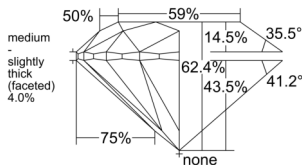

GIA®

FACSIMILE

GIA REPORT 2526821582

Verify this report at GIA.edu

GIA NATURAL DIAMOND DOSSIER®

July 17, 2025
GIA Report Number 2526821582
Shape and Cutting Style ..... Round Brilliant
Measurements ..... 5.96 - 6.00 x 3.73 mm

GRADING RESULTS

Carat Weight ..... 0.83 carat
Color Grade ..... K
Clarity Grade S11
Cut Grade ..... Excellent

ADDITIONAL GRADING INFORMATION

Polish ..... Excellent
Symmetry ..... Excellent
Fluorescence ..... Faint
Clarity Characteristics ..... Crystal, Cloud
Inscription(s): GIA 2526821582

PROPORTIONS

Profile to actual proportions