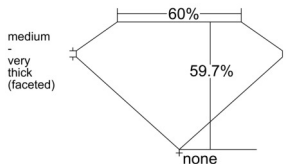

GIA®

FACSIMILE

GIA REPORT 2526758934

Verify this report at GIA.edu

GIA NATURAL DIAMOND DOSSIER®

July 28, 2025
GIA Report Number 2526758934
Shape and Cutting Style ..... Heart Brilliant
Measurements ..... 4.71 x 5.56 x 3.32 mm

GRADING RESULTS

Carat Weight ..... 0.50 carat
Color Grade ..... G
Clarity Grade VS2

ADDITIONAL GRADING INFORMATION

Polish ..... Excellent
Symmetry ..... Excellent
Fluorescence ..... None
Clarity Characteristics ..... Cloud, Crystal, Feather
Inscription(s): GIA 2526758934

PROPORTIONS

Profile not to actual proportions

GRADING SCALES

GIA COLOR SCALE		GIA CLARITY SCALE	
COLORLESS	D	VERY VERY SLIGHTLY INCLUDED	FLAWLESS
	E		INTERNALLY FLAWLESS
	F		VVS₁
	G		VVS₂
	H		VS₁
	I		VS₂
	J		SI₁
	K		SI₂
	L		I₁
	M		I₂
NEAR COLORLESS	N	SLIGHTLY INCLUDED	I₃
	O		
	P		
	Q		
FAINT	R	INCLUDED	
	S		
	T		
	U		
VERT LIGHT	V	INCLUDED	
	W		
	X		
	Y		
LIGHT	Z