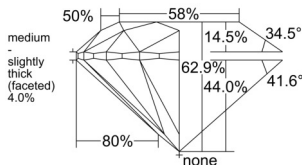

GIA®

FACSIMILE

GIA REPORT 2526652127

Verify this report at GIA.edu

GIA NATURAL DIAMOND DOSSIER®

July 01, 2025
GIA Report Number 2526652127
Shape and Cutting Style ..... Round Brilliant
Measurements ..... 5.19 - 5.22 x 3.27 mm

GRADING RESULTS

Carat Weight ..... 0.54 carat
Color Grade ..... F
Clarity Grade S11
Cut Grade ..... Excellent

ADDITIONAL GRADING INFORMATION

Polish ..... Excellent
Symmetry ..... Excellent
Fluorescence ..... None
Clarity Characteristics ..... Crystal, Feather, Cloud
Inspection(s): GIA 2526652127

PROPORTIONS

GRADING SCALES

GIA COLOR SCALE

COLOURESS	D
	E
	F
	G
	H
	I
	J
NEAR COLOURESS	K
	L
FAIN	M
	N
	O
	P
	Q
VERY LIGHT	R
	S
	T
	U
	V
	W
	X
	Y
LIGHT	Z

GIA CLARITY SCALE

FLAWLESS	INTERNAL FLAWLESS	
		FLAWLESS
VERY VERY SLIGHTLY INCLUDED	VVS₁	
VERY SLIGHTLY INCLUDED	VVS₂	
SLIGHTLY INCLUDED	VS₁	
	VS₂	
INCLUDED	SI₁	
	SI₂	
INCLUDED	I₁	
	I₂	
	I₃	

GIA CUT SCALE

EXCELLENT
VERY GOOD
GOOD
FAIR
POOR