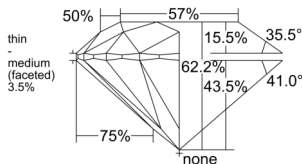

GIA®

FACSIMILE

GIA REPORT 2526627776

Verify this report at GIA.edu

GIA NATURAL DIAMOND DOSSIER®

June 30, 2025
GIA Report Number 2526627776
Shape and Cutting Style ..... Round Brilliant
Measurements ..... 5.72 - 5.77 x 3.58 mm

GRADING RESULTS

Carat Weight ..... 0.72 carat
Color Grade ..... J
Clarity Grade S11
Cut Grade ..... Excellent

ADDITIONAL GRADING INFORMATION

Polish ..... Excellent
Symmetry ..... Excellent
Fluorescence ..... None
Clarity Characteristics ..... Cloud, Feather
Inscription(s): GIA 2526627776

PROPORTIONS

Profile to actual proportions

GRADING SCALES

GIA COLOR SCALE	GIA CLARITY SCALE	GIA CUT SCALE	
D	FLAWLESS	EXCELLENT	
E	INTERNALLY FLAWLESS		
F		VVS₁	VERY GOOD
G	VVS₂		
H	VS₁	GOOD	
I	VS₂		
J	S1₁	FAIR	
K	S1₂		
L	I₁	POOR	
M	I₂		
N	I₃		
O			
P			
Q			
R			
S			
T			
U			
V			
W			
X			
Y			
Z