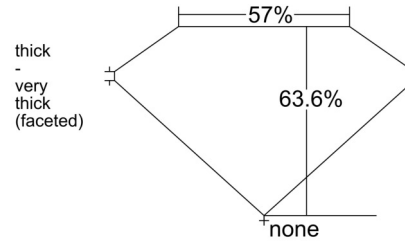

GIA NATURAL DIAMOND GRADING REPORT

June 26, 2025
 GIA Report Number 2526592277
 Shape and Cutting Style Oval Brilliant
 Measurements 9.81 x 7.03 x 4.47 mm

GRADING RESULTS

Carat Weight 2.01 carat
 Color Grade K
 Clarity Grade VS1

ADDITIONAL GRADING INFORMATION

Polish Very Good
 Symmetry Excellent
 Fluorescence Medium Blue
 Inscription(s): GIA 2526592277

Comments: Clouds are not shown. Pinpoints are not shown.

PROPORTIONS

Profile not to actual proportions

CLARITY CHARACTERISTICS

KEY TO SYMBOLS*

- Crystal
- ∖ Needle

* Red symbols denote internal characteristics (inclusions). Green or black symbols denote external characteristics (blemishes). Diagram is an approximate representation of the diamond, and symbols shown indicate type, position, and approximate size of clarity characteristics. All clarity characteristics may not be shown. Details of finish are not shown.