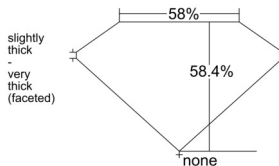

GIA®

FACSIMILE

GIA REPORT 2526461852

Verify this report at GIA.edu

GIA NATURAL DIAMOND DOSSIER®

June 12, 2025
GIA Report Number 2526461852
Shape and Cutting Style ..... Heart Brilliant
Measurements ..... 5.20 x 6.14 x 3.59 mm

GRADING RESULTS

Carat Weight ..... 0.71 carat
Color Grade ..... F
Clarity Grade VS1

ADDITIONAL GRADING INFORMATION

Polish ..... Excellent
Symmetry ..... Excellent
Fluorescence ..... Faint
Clarity Characteristics ..... Feather, Cloud, Pinpoint
Inscription(s): GIA 2526461852

PROPORTIONS

Profile not to actual proportions

GRADING SCALES

GIA COLOR SCALE		GIA CLARITY SCALE			
COLORLESS	D	VERY VERY SLIGHTLY INCLUDED	FLAWLESS		
	E		INTERNALLY FLAWLESS		
	F	VERY SLIGHTLY INCLUDED	VVS₁		
	G		VVS₂		
	H		VS₁		
	NEAR COLORLESS	I	SLIGHTLY INCLUDED	VS₂	
		J		SI₁	
		FAINT	K	INCLUDED	SI₂
			L		I₁
			M		I₂
N			I₃		
VERT LIGHT	O	LIGHT			
	P				
	Q				
	R				
	S				
	T				
LIGHT	U				
	V				
	W				
	X				
Y					
Z