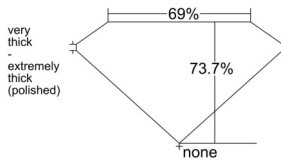

GIA®

FACSIMILE

GIA REPORT 2526435809

Verify this report at GIA.edu

GIA NATURAL DIAMOND DOSSIER®

June 10, 2025
GIA Report Number 2526435809
Shape and Cutting Style ..... Square Modified Brilliant
Measurements ..... 4.66 x 4.63 x 3.41 mm

GRADING RESULTS

Carat Weight ..... 0.66 carat
Color Grade ..... J
Clarity Grade VS2

ADDITIONAL GRADING INFORMATION

Polish ..... Excellent
Symmetry ..... Very Good
Fluorescence ..... None
Clarity Characteristics ..... Cloud, Crystal
Inscription(s): GIA 2526435809

PROPORTIONS

Profile not to actual proportions

GRADING SCALES

GIA COLOR SCALE		GIA CLARITY SCALE	
COLORLESS	D	VERY VERY SLIGHTLY INCLUDED	FLAWLESS
	E		INTERNALLY FLAWLESS
	F		VVS₁
	G		VVS₂
	H		VS₁
	I		VS₂
	J		SI₁
	K		SI₂
	L		I₁
	M		I₂
NEAR COLORLESS	N	SLIGHTLY INCLUDED	I₃
	O		
	P		
	Q		
FAINT	R		
	S		
	T		
	U		
VERY LIGHT	V		
	W		
	X		
	Y		
LIGHT	Z