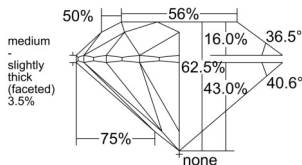

GIA®

FACSIMILE

GIA REPORT 2526423226

Verify this report at GIA.edu

GIA NATURAL DIAMOND DOSSIER®

June 07, 2025
GIA Report Number 2526423226
Shape and Cutting Style ..... Round Brilliant
Measurements ..... 5.23 - 5.26 x 3.28 mm

GRADING RESULTS

Carat Weight ..... 0.56 carat
Color Grade I
Clarity Grade VVS1
Cut Grade ..... Excellent

ADDITIONAL GRADING INFORMATION

Polish ..... Excellent
Symmetry ..... Excellent
Fluorescence ..... Faint
Clarity Characteristics ..... Pinpoint
Inscription(s): GIA 2526423226

PROPORTIONS

GRADING SCALES

GIA COLOR SCALE	GIA CLARITY SCALE	GIA CUT SCALE
COLOURLESS	FLAWLESS	EXCELLENT
D	INTERNALLY FLAWLESS	
E	VVS₁	VERY GOOD
F		
G	VS₁	GOOD
H		
I	SI₁	FAIR
J		
K	I₁	POOR
L		
M	I₂	
N	I₃	
O		
P		
Q		
R		
S		
T		
U		
V		
W		
X		
Y		
Z