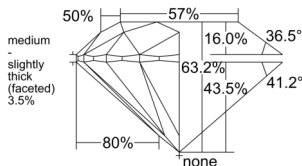

GIA®

FACSIMILE

GIA REPORT 2526402472

Verify this report at GIA.edu

GIA NATURAL DIAMOND DOSSIER®

June 06, 2025
GIA Report Number 2526402472
Shape and Cutting Style ..... Round Brilliant
Measurements ..... 5.05 - 5.10 x 3.21 mm

GRADING RESULTS

Carat Weight ..... 0.51 carat
Color Grade ..... F
Clarity Grade VVS1
Cut Grade ..... Excellent

ADDITIONAL GRADING INFORMATION

Polish ..... Excellent
Symmetry ..... Excellent
Fluorescence ..... Medium Blue
Clarity Characteristics ..... Pinpoint, Indented Natural
Inspection(s): GIA 2526402472

PROPORTIONS

GRADING SCALES

GIA COLOR SCALE

COLOURLESS	D
	E
	F
	G
	H
	I
	J
NEAR COLOURLESS	K
	L
Faint	M
	N
	O
	P
	R
	S
	T
	U
	V
	W
	X
	Y
Light	Z

GIA CLARITY SCALE

FLAWLESS	INTERNAL FLAWLESS	
		FLAWLESS
VERY VERY SLIGHTLY INCLUDED	VVS₁	
	VVS₂	
VERY SLIGHTLY INCLUDED	VS₁	
	VS₂	
SLIGHTLY INCLUDED	SI₁	
	SI₂	
INCLUDED	I₁	
	I₂	
	I₃	

GIA CUT SCALE

EXCELLENT
VERY GOOD
GOOD
FAIR
POOR