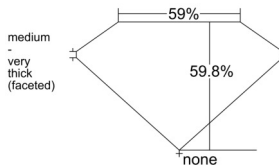

GIA®

FACSIMILE

GIA REPORT 2526383789

Verify this report at GIA.edu

GIA NATURAL DIAMOND DOSSIER®

June 04, 2025
GIA Report Number 2526383789
Shape and Cutting Style ..... Heart Brilliant
Measurements ..... 5.65 x 6.53 x 3.90 mm

GRADING RESULTS

Carat Weight ..... 0.83 carat
Color Grade ..... D
Clarity Grade VS1

ADDITIONAL GRADING INFORMATION

Polish ..... Excellent
Symmetry ..... Excellent
Fluorescence ..... None
Clarity Characteristics ..... Crystal
Inscription(s): GIA 2526383789

PROPORTIONS

Profile not to actual proportions

GRADING SCALES

GIA COLOR SCALE		GIA CLARITY SCALE			
COLORLESS	D	VERY VERY SLIGHTLY INCLUDED	FLAWLESS		
	E		INTERNALLY FLAWLESS		
	F	VERY SLIGHTLY INCLUDED	VS₁		
	G		VS₂		
	H		VS₁		
	NEAR COLORLESS	I	SLIGHTLY INCLUDED	VS₂	
		J		SI₁	
		FAINT	K	INCLUDED	SI₂
			L		I₁
			M		I₂
VERT LIGHT	N	LIGHT	I₃		
	O				
	P				
	Q				
	R				
	S				
	T