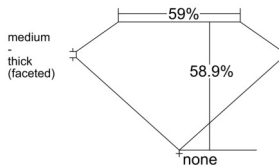

GIA®

FACSIMILE

GIA REPORT

*****03685

Verify this report at GIA.edu

GIA NATURAL DIAMOND DOSSIER®

June 03, 2025
GIA Report Number *****03685
Shape and Cutting Style ..... Heart Brilliant
Measurements ..... 5.34 x 6.33 x 3.73 mm

GRADING RESULTS

Carat Weight ..... 0.74 carat
Color Grade L
Clarity Grade VVS2

ADDITIONAL GRADING INFORMATION

Polish ..... Excellent
Symmetry ..... Excellent
Fluorescence ..... None
Clarity Characteristics ..... Cloud, Pinpoint
Inscription(s): GIA *****03685

PROPORTIONS

Profile not to actual proportions

GRADING SCALES

GIA COLOR SCALE		GIA CLARITY SCALE			
COLORLESS	D	VERY VERY SLIGHTLY INCLUDED	FLAWLESS		
	E		INTERNALLY FLAWLESS		
	F	VERY SLIGHTLY INCLUDED	VVS₁		
	G		VVS₂		
	H		VS₁		
	NEAR COLORLESS	I	SLIGHTLY INCLUDED	VS₂	
		J		SI₁	
		FAINT	K	INCLUDED	SI₂
			L		I₁
			M		I₂
VERT LIGHT	N	INCLUDED	I₃		
	O				
	P				
	Q				
	R				
LIGHT	S				
	T				
	U				
	V				
	W				
	X				
	Y				
	Z