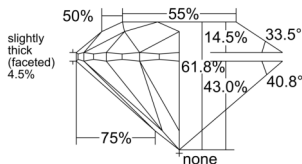

GIA®

FACSIMILE

GIA REPORT 2526208576

Verify this report at GIA.edu

GIA NATURAL DIAMOND DOSSIER®

May 19, 2025
GIA Report Number 2526208576
Shape and Cutting Style ..... Round Brilliant
Measurements ..... 4.70 - 4.73 x 2.92 mm

GRADING RESULTS

Carat Weight ..... 0.40 carat
Color Grade ..... G
Clarity Grade S11
Cut Grade ..... Excellent

ADDITIONAL GRADING INFORMATION

Polish ..... Excellent
Symmetry ..... Excellent
Fluorescence ..... None
Clarity Characteristics..... Crystal, Cloud, Feather
Inscription(s): GIA 2526208576

PROPORTIONS

Profile to actual proportions