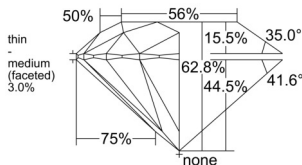

GIA®

FACSIMILE

GIA REPORT 2526202034

Verify this report at GIA.edu

GIA NATURAL DIAMOND DOSSIER®

May 21, 2025
GIA Report Number 2526202034
Shape and Cutting Style ..... Round Brilliant
Measurements ..... 5.01 - 5.05 x 3.16 mm

GRADING RESULTS

Carat Weight ..... 0.48 carat
Color Grade ..... D
Clarity Grade ..... Flawless
Cut Grade ..... Excellent

ADDITIONAL GRADING INFORMATION

Polish ..... Excellent
Symmetry ..... Excellent
Fluorescence ..... Faint
Clarity Characteristics ..... None
Inscription(s): GIA 2526202034

PROPORTIONS

GRADING SCALES

GIA COLOR SCALE	GIA CLARITY SCALE	GIA CUT SCALE
COLOURLESS	FLAWLESS	EXCELLENT
D	INTERNALLY FLAWLESS	
E	VVS₁	VERY GOOD
F		
G	VS₁	GOOD
H		
I	SI₁	FAIR
J		
K	I₁	POOR
L		
M	I₂	
N		
O	I₃	
P		
Q		
R		
S		
T		
U		
V		
W		
X		
Y		
Z