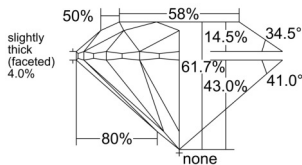

GIA®

FACSIMILE

GIA REPORT 2526149826

Verify this report at GIA.edu

GIA NATURAL DIAMOND DOSSIER®

May 14, 2025
GIA Report Number 2526149826
Shape and Cutting Style ..... Round Brilliant
Measurements ..... 5.14 - 5.18 x 3.19 mm

GRADING RESULTS

Carat Weight ..... 0.53 carat
Color Grade ..... G
Clarity Grade S11
Cut Grade ..... Excellent

ADDITIONAL GRADING INFORMATION

Polish ..... Excellent
Symmetry ..... Excellent
Fluorescence ..... None
Clarity Characteristics ..... Cloud, Crystal, Feather
Inscription(s): GIA 2526149826

PROPORTIONS

Profile to actual proportions