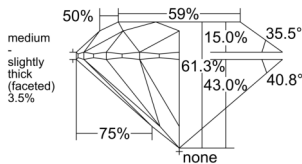

GIA®

FACSIMILE

GIA REPORT 2526081541

Verify this report at GIA.edu

GIA NATURAL DIAMOND DOSSIER®

May 07, 2025
GIA Report Number 2526081541
Shape and Cutting Style ..... Round Brilliant
Measurements ..... 5.95 - 5.99 x 3.66 mm

GRADING RESULTS

Carat Weight ..... 0.81 carat
Color Grade I
Clarity Grade S11
Cut Grade ..... Excellent

ADDITIONAL GRADING INFORMATION

Polish ..... Excellent
Symmetry ..... Excellent
Fluorescence ..... None
Clarity Characteristics ..... Crystal, Cloud, Needle
Inscription(s): GIA 2526081541

PROPORTIONS

Profile to actual proportions

GRADING SCALES

GIA COLOR SCALE

COLOURESS	D
	E
	F
	G
	H
	I
	J
NEAR COLOURESS	K
	L
FAIN	M
	N
	O
	P
	Q
	R
	S
	T
	U
	V
	W
	X
	Y
LIGHT	Z

GIA CLARITY SCALE

	FLAWLESS
	INTERNALLY FLAWLESS
VERY VERY SLIGHTLY INCLUDED	VVS₁
	VVS₂
VERY SLIGHTLY INCLUDED	VS₁
	VS₂
SLIGHTLY INCLUDED	S1₁
	S1₂
	I₁
	I₂
INCLUDED	I₃

GIA CUT SCALE

	EXCELLENT
	VERY GOOD
	GOOD
	FAIR
	POOR