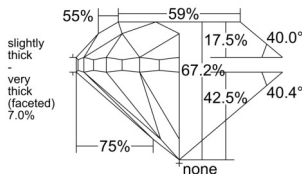

GIA®

FACSIMILE

GIA REPORT 2526061786

Verify this report at GIA.edu

GIA NATURAL DIAMOND DOSSIER®

May 06, 2025
GIA Report Number 2526061786
Shape and Cutting Style ..... Round Brilliant
Measurements ..... 4.74 - 4.85 x 3.22 mm

GRADING RESULTS

Carat Weight ..... 0.50 carat
Color Grade L
Clarity Grade VS1
Cut Grade ..... Good

ADDITIONAL GRADING INFORMATION

Polish ..... Excellent
Symmetry ..... Good
Fluorescence ..... None
Clarity Characteristics ..... Crystal, Needle, Cloud
Inscription(s): GIA 2526061786

PROPORTIONS

GRADING SCALES

GIA COLOR SCALE

COLOURESS	D
	E
	F
	G
	H
	I
	J
NEAR COLOURESS	K
	L
FAIN	M
	N
	O
	P
VERY LIGHT	Q
	R
	S
	T
	U
	V
LIGHT	W
	X
	Y
	Z

GIA CLARITY SCALE

VERY VERY SLIGHTLY INCLUDED	FLAWLESS
	INTERNALLY FLAWLESS
VERY SLIGHTLY INCLUDED	VVS₁
	VVS₂
SLIGHTLY INCLUDED	VS₁
	VS₂
INCLUDED	SI₁
	SI₂
	I₁
	I₂
	I₃

GIA CUT SCALE

EXCELLENT
VERY GOOD
GOOD
FAIR
POOR