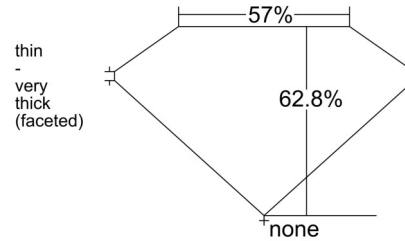

PROPORTIONS

Profile not to actual proportions