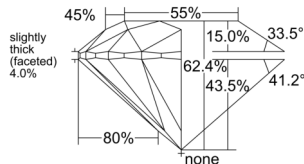

GIA®

FACSIMILE

GIA REPORT

*****45314

Verify this report at GIA.edu

GIA NATURAL DIAMOND DOSSIER®

July 19, 2025

GIA Report Number *****45314

Shape and Cutting Style ..... Round Brilliant

Measurements ..... 5.38 - 5.41 x 3.37 mm

GRADING RESULTS

Carat Weight ..... 0.60 carat

Color Grade ..... E

Clarity Grade VVS2

Cut Grade ..... Excellent

ADDITIONAL GRADING INFORMATION

Polish ..... Excellent

Symmetry ..... Excellent

Fluorescence ..... Medium Blue

Clarity Characteristics ..... Pinpoint, Needle

Inscription(s): GIA *****45314

PROPORTIONS

Profile to actual proportions

GRADING SCALES

GIA COLOR SCALE

COLORLESS	D
	E
	F
	G
	H
	I
	J
NEAR COLORLESS	K
	L
Faint	M
	N
	O
	P
Very Light	Q
	R
	S
	T
	U
	V
	W
	X
	Y
Light	Z

GIA CLARITY SCALE

FLAWLESS	FLAWLESS		
		FLAWLESS	
INTERNALLY FLAWLESS	VVS₁		
		VVS₂	
VERY SLIGHTLY INCLUDED	VS₁		
		VS₂	
SLIGHTLY INCLUDED	SI₁		
		SI₂	
INCLUDED	I₁		
		I₂	
			I₃

GIA CUT SCALE

EXCELLENT	VERY GOOD	
		GOOD
FAIR	POOR