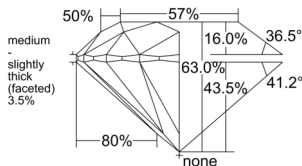

GIA®

FACSIMILE

GIA REPORT 2524841593

Verify this report at GIA.edu

GIA NATURAL DIAMOND DOSSIER®

July 18, 2025
GIA Report Number 2524841593
Shape and Cutting Style ..... Round Brilliant
Measurements ..... 5.34 - 5.38 x 3.38 mm

GRADING RESULTS

Carat Weight ..... 0.60 carat
Color Grade ..... G
Clarity Grade VS1
Cut Grade ..... Excellent

ADDITIONAL GRADING INFORMATION

Polish ..... Excellent
Symmetry ..... Excellent
Fluorescence ..... None
Clarity Characteristics ..... Cloud, Crystal, Needle, Pinpoint
Inscription(s): GIA 2524841593

PROPORTIONS

GRADING SCALES

GIA COLOR SCALE

COLORLESS	D
	E
	F
	G
	H
	I
	J
NEAR COLORLESS	K
	L
Faint	M
	N
	O
	P
Very Light	Q
	R
	S
	T
	U
	V
	W
	X
	Y
Light	Z

GIA CLARITY SCALE

FLAWLESS	INTERNAL FLAWLESS	
		FLAWLESS
VERY VERY SLIGHTLY INCLUDED	VVS₁	
	VVS₂	
VERY SLIGHTLY INCLUDED	VS₁	
	VS₂	
SLIGHTLY INCLUDED	SI₁	
	SI₂	
INCLUDED	I₁	
	I₂	
	I₃	

GIA CUT SCALE

EXCELLENT
VERY GOOD
GOOD
FAIR
POOR