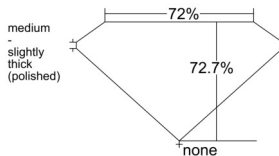

GIA®

FACSIMILE

GIA REPORT 2524493613

Verify this report at GIA.edu

GIA NATURAL DIAMOND DOSSIER®

June 14, 2025
GIA Report Number 2524493613
Shape and Cutting Style ..... **Square Modified Brilliant**
Measurements ..... 5.04 x 4.92 x 3.58 mm

GRADING RESULTS

Carat Weight ..... 0.69 carat
Color Grade I
Clarity Grade VS1

ADDITIONAL GRADING INFORMATION

Polish ..... Excellent
Symmetry ..... Excellent
Fluorescence ..... None
Clarity Characteristics ..... Crystal, Cloud
Inscription(s): GIA 2524493613

PROPORTIONS

Profile not to actual proportions

GRADING SCALES

GIA COLOR SCALE		GIA CLARITY SCALE	
COLORLESS	D	VERY VERY SLIGHTLY INCLUDED	FLAWLESS
	E		INTERNALLY FLAWLESS
	F		VVS₁
	G		VVS₂
	H		VS₁
	I		VS₂
	J		SI₁
	K		SI₂
	L		I₁
	M		I₂
NEAR COLORLESS	N	SLIGHTLY INCLUDED	I₃
	O		
	P		
	Q		
FAINT	R		
	S		
	T		
	U		
VERY LIGHT	V		
	W		
	X		
	Y		
LIGHT	Z