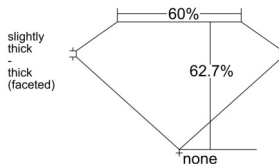

GIA®

FACSIMILE

GIA REPORT 2524440285

Verify this report at GIA.edu

GIA NATURAL DIAMOND DOSSIER®

June 09, 2025
GIA Report Number 2524440285
Shape and Cutting Style ..... Oval Brilliant
Measurements ..... 6.48 x 4.44 x 2.78 mm

GRADING RESULTS

Carat Weight ..... 0.50 carat
Color Grade ..... F
Clarity Grade SI1

ADDITIONAL GRADING INFORMATION

Polish ..... Excellent
Symmetry ..... Excellent
Fluorescence ..... None
Clarity Characteristics ..... Cloud
Inscription(s): GIA 2524440285

PROPORTIONS

Profile not to actual proportions

GRADING SCALES

GIA COLOR SCALE		GIA CLARITY SCALE			
COLORLESS	D	VERY VERY SLIGHTLY INCLUDED	FLAWLESS		
	E		INTERNALLY FLAWLESS		
	F	VERY SLIGHTLY INCLUDED	VVS₁		
	G		VVS₂		
	H		VS₁		
	NEAR COLORLESS	I	SLIGHTLY INCLUDED	VS₂	
		J		SI₁	
		FAINT	K	INCLUDED	SI₂
			L		I₁
			M		I₂
VERT LIGHT			N	INCLUDED	I₃
	O				
	P				
	Q				
LIGHT	R				
	S				
	T				
	U				
	V				
	Z