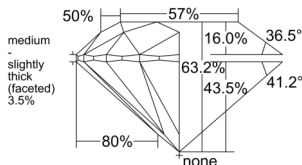

GIA®

FACSIMILE

GIA REPORT 2524425840

Verify this report at GIA.edu

GIA NATURAL DIAMOND DOSSIER®

June 09, 2025
GIA Report Number 2524425840
Shape and Cutting Style ..... Round Brilliant
Measurements ..... 4.84 - 4.88 x 3.07 mm

GRADING RESULTS

Carat Weight ..... 0.45 carat
Color Grade ..... G
Clarity Grade VS2
Cut Grade ..... Excellent

ADDITIONAL GRADING INFORMATION

Polish ..... Excellent
Symmetry ..... Excellent
Fluorescence ..... None
Clarity Characteristics ..... Cloud, Crystal, Feather
Inscription(s): GIA 2524425840

PROPORTIONS

GRADING SCALES

GIA COLOR SCALE

COLOREDNESS	D
	E
	F
	G
	H
	I
	J
NEAR COLORLESS	K
	L
	M
	N
	O
	P
	Q
	R
	S
	T
	U
	V
	W
	X
	Y
	Z

GIA CLARITY SCALE

FLAWLESS	INTERNAL FLAWLESS	
		FLAWLESS
VERY VERY SLIGHTLY INCLUDED	VVS₁	
	VVS₂	
VERY SLIGHTLY INCLUDED	VS₁	
	VS₂	
SLIGHTLY INCLUDED	SI₁	
	SI₂	
INCLUDED	I₁	
	I₂	
	I₃	

GIA CUT SCALE

EXCELLENT
VERY GOOD
GOOD
FAIR
POOR