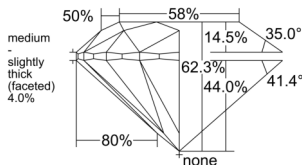

GIA®

FACSIMILE

GIA REPORT 2524419151

Verify this report at GIA.edu

GIA NATURAL DIAMOND DOSSIER®

June 09, 2025
GIA Report Number 2524419151
Shape and Cutting Style ..... Round Brilliant
Measurements ..... 4.36 - 4.39 x 2.73 mm

GRADING RESULTS

Carat Weight ..... 0.32 carat
Color Grade ..... E
Clarity Grade VS1
Cut Grade ..... Excellent

ADDITIONAL GRADING INFORMATION

Polish ..... Excellent
Symmetry ..... Excellent
Fluorescence ..... None
Clarity Characteristics ..... Crystal, Pinpoint
Inscription(s): GIA 2524419151

PROPORTIONS

Profile to actual proportions

GRADING SCALES

GIA COLOR SCALE	GIA CLARITY SCALE	GIA CUT SCALE	
D	FLAWLESS	EXCELLENT	
E	INTERNALLY FLAWLESS		
F		VVS₁	VERY GOOD
G	VVS₂		
H	VS₁	GOOD	
I	VS₂		
J	SI₁	FAIR	
K	SI₂		
L	I₁	POOR	
M	I₂		
N	I₃		
O			
P			
Q			
R			
S			
T			
U			
V			
W			
X			
Y			
Z