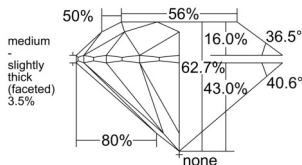

GIA®

FACSIMILE

GIA REPORT 2524295948

Verify this report at GIA.edu

GIA NATURAL DIAMOND DOSSIER®

May 27, 2025
GIA Report Number 2524295948
Shape and Cutting Style ..... Round Brilliant
Measurements ..... 5.18 - 5.22 x 3.26 mm

GRADING RESULTS

Carat Weight ..... 0.54 carat
Color Grade ..... E
Clarity Grade VS1
Cut Grade ..... Excellent

ADDITIONAL GRADING INFORMATION

Polish ..... Excellent
Symmetry ..... Excellent
Fluorescence ..... Medium Blue
Clarity Characteristics ..... Crystal
Inscription(s): GIA 2524295948

PROPORTIONS

GRADING SCALES

GIA COLOR SCALE

COLORESS	D
	E
	F
	G
	H
	I
	J
NEAR COLORESS	K
	L
FANIT	M
	N
	O
	P
VERY LIGHT	Q
	R
	S
	T
	U
	V
	W
	X
	Y
LIGHT	Z

GIA CLARITY SCALE

VERY VERY SLIGHTLY INCLUDED	FLAWLESS
	INTERNALLY FLAWLESS
VERY SLIGHTLY INCLUDED	VVS₁
	VVS₂
SLIGHTLY INCLUDED	VS₁
	VS₂
INCLUDED	SI₁
	SI₂
	I₁
	I₂
	I₃

GIA CUT SCALE

EXCELLENT
VERY GOOD
GOOD
FAIR
POOR