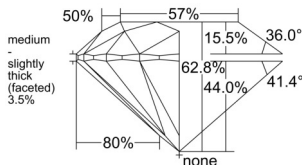

GIA®

FACSIMILE

GIA REPORT 2524280240

Verify this report at GIA.edu

GIA NATURAL DIAMOND DOSSIER®

May 26, 2025
GIA Report Number 2524280240
Shape and Cutting Style ..... Round Brilliant
Measurements ..... 5.25 - 5.27 x 3.30 mm

GRADING RESULTS

Carat Weight ..... 0.56 carat
Color Grade ..... F
Clarity Grade VS2
Cut Grade ..... Excellent

ADDITIONAL GRADING INFORMATION

Polish ..... Excellent
Symmetry ..... Excellent
Fluorescence ..... Strong Blue
Clarity Characteristics ..... Crystal
Inscription(s): GIA 2524280240

PROPORTIONS

GRADING SCALES

GIA COLOR SCALE

COLOURESS	D
	E
	F
	G
	H
	I
	J
NEAR COLOURESS	K
	L
FAIN	M
	N
	O
	P
VERY LIGHT	Q
	R
	S
	T
	U
	V
	W
	X
	Y
LIGHT	Z

GIA CLARITY SCALE

VERY VERY SLIGHTLY INCLUDED	FLAWLESS
	INTERNALLY FLAWLESS
VERY SLIGHTLY INCLUDED	VVS₁
	VVS₂
SLIGHTLY INCLUDED	VS₁
	VS₂
INCLUDED	SI₁
	SI₂
	I₁
	I₂
	I₃

GIA CUT SCALE

EXCELLENT
VERY GOOD
GOOD
FAIR
POOR