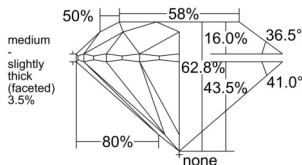

GIA®

FACSIMILE

GIA REPORT 2524223523

Verify this report at GIA.edu

GIA NATURAL DIAMOND DOSSIER®

May 21, 2025
GIA Report Number 2524223523
Shape and Cutting Style ..... Round Brilliant
Measurements ..... 5.27 - 5.30 x 3.32 mm

GRADING RESULTS

Carat Weight ..... 0.57 carat
Color Grade ..... D
Clarity Grade S11
Cut Grade ..... Excellent

ADDITIONAL GRADING INFORMATION

Polish ..... Excellent
Symmetry ..... Excellent
Fluorescence ..... Faint
Clarity Characteristics ..... Crystal
Inscription(s): GIA 2524223523

PROPORTIONS

GRADING SCALES

GIA COLOR SCALE

COLORLESS	D
	E
	F
	G
	H
	I
	J
NEAR COLORLESS	K
	L
FAIN	M
	N
	O
	P
VERY LIGHT	Q
	R
	S
	T
	U
	V
	W
	X
	Y
LIGHT	Z

GIA CLARITY SCALE

FLAWLESS	INTERNAL FLAWLESS	
		FLAWLESS
VERY VERY SLIGHTLY INCLUDED	VVS₁	
	VVS₂	
VERY SLIGHTLY INCLUDED	VS₁	
	VS₂	
SLIGHTLY INCLUDED	S1₁	
	S1₂	
INCLUDED	I₁	
	I₂	
	I₃	

GIA CUT SCALE

EXCELLENT
VERY GOOD
GOOD
FAIR
POOR