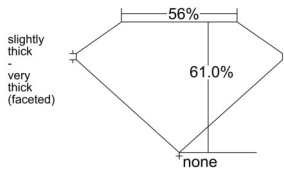

GIA®

FACSIMILE

GIA REPORT 2524164945

Verify this report at GIA.edu

GIA NATURAL DIAMOND DOSSIER®

May 15, 2025
GIA Report Number 2524164945
Shape and Cutting Style ..... Heart Brilliant
Measurements ..... 5.20 x 6.14 x 3.74 mm

GRADING RESULTS

Carat Weight ..... 0.70 carat
Color Grade ..... G
Clarity Grade VS1

ADDITIONAL GRADING INFORMATION

Polish ..... Excellent
Symmetry ..... Very Good
Fluorescence ..... None
Clarity Characteristics ..... Cloud, Needle
Inscription(s): GIA 2524164945

PROPORTIONS

Profile not to actual proportions

GRADING SCALES

GIA COLOR SCALE		GIA CLARITY SCALE			
COLORLESS	D	VERY VERY SLIGHTLY INCLUDED	FLAWLESS		
	E		INTERNALLY FLAWLESS		
	F	VERY SLIGHTLY INCLUDED	VVS₁		
	G		VVS₂		
	H		VS₁		
	NEAR COLORLESS	I	SLIGHTLY INCLUDED	VS₂	
		J		SI₁	
		FAINT	K	INCLUDED	SI₂
			L		I₁
			M		I₂
VERT LIGHT	N	LIGHT	I₃		
	O				
	P				
	Q				
	R