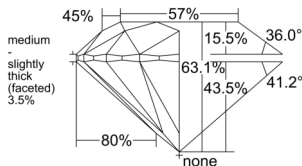

GIA®

FACSIMILE

GIA REPORT 2518833349

Verify this report at GIA.edu

GIA NATURAL DIAMOND DOSSIER®

April 08, 2025
GIA Report Number 2518833349
Shape and Cutting Style ..... Round Brilliant
Measurements ..... 5.19 - 5.23 x 3.28 mm

GRADING RESULTS

Carat Weight ..... 0.55 carat
Color Grade ..... H
Clarity Grade VS2
Cut Grade ..... Excellent

ADDITIONAL GRADING INFORMATION

Polish ..... Excellent
Symmetry ..... Excellent
Fluorescence ..... None
Clarity Characteristics ..... Cloud, Crystal
Inscription(s): GIA 2518833349

PROPORTIONS

Profile to actual proportions

GRADING SCALES

GIA COLOR SCALE

COLORESS	D
	E
	F
	G
	H
	I
	J
NEAR COLORESS	K
	L
FANIT	M
	N
	O
	P
VERY LIGHT	R
	S
	T
	U
	V
	W
	X
	Y
LIGHT	Z

GIA CLARITY SCALE

FLAWLESS	VERY VERY SLIGHTLY INCLUDED	VS₁	VS₂	SL₁	SL₂	I₁	I₂	I₃			
									VERY SLIGHTLY INCLUDED	SLIGHTLY INCLUDED	INCLUDED

GIA CUT SCALE

EXCELLENT
VERY GOOD
GOOD
FAIR
POOR