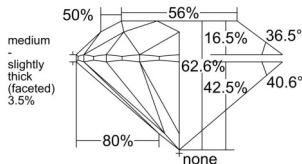

GIA®

FACSIMILE

GIA REPORT 2518751504

Verify this report at GIA.edu

GIA NATURAL DIAMOND DOSSIER®

March 27, 2025
GIA Report Number 2518751504
Shape and Cutting Style ..... Round Brilliant
Measurements ..... 4.72 - 4.74 x 2.96 mm

GRADING RESULTS

Carat Weight ..... 0.41 carat
Color Grade ..... M
Clarity Grade SI2
Cut Grade ..... Excellent

ADDITIONAL GRADING INFORMATION

Polish ..... Excellent
Symmetry ..... Excellent
Fluorescence ..... None
Clarity Characteristics ..... Crystal
Inscription(s): GIA 2518751504

PROPORTIONS

GRADING SCALES

GIA COLOR SCALE	GIA CLARITY SCALE	GIA CUT SCALE
Colorless	Flawless	Excellent
Near Colorless	Internally Flawless	
Faint	VVS₁	Very Good
Very Light	VVS₂	
Light	VS₁	Good
	VS₂	
	SI₁	Fair
	SI₂	
	I₁	Poor
	I₂	
	I₃