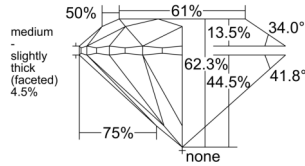

GIA®

FACSIMILE

GIA NATURAL DIAMOND DOSSIER®

March 21, 2025
GIA Report Number 2518682776
Shape and Cutting Style ..... Round Brilliant
Measurements ..... 4.71 - 4.75 x 2.95 mm

GRADING RESULTS

Carat Weight ..... 0.41 carat
Color Grade ..... G
Clarity Grade S11
Cut Grade ..... Excellent

ADDITIONAL GRADING INFORMATION

Polish ..... Excellent
Symmetry ..... Excellent
Fluorescence ..... None
Clarity Characteristics ..... Crystal, Feather
Inscription(s): GIA 2518682776

GIA REPORT 2518682776

Verify this report at gia.edu

PROPORTIONS

Profile to actual proportions