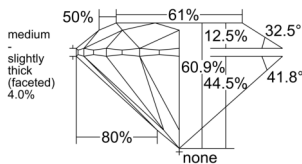

GIA®

FACSIMILE

GIA REPORT 2518534549

Verify this report at GIA.edu

GIA NATURAL DIAMOND DOSSIER®

February 28, 2025
GIA Report Number 2518534549
Shape and Cutting Style ..... Round Brilliant
Measurements ..... 5.70 - 5.73 x 3.48 mm

GRADING RESULTS

Carat Weight ..... 0.70 carat
Color Grade ..... F
Clarity Grade VS2
Cut Grade ..... Excellent

ADDITIONAL GRADING INFORMATION

Polish ..... Excellent
Symmetry ..... Excellent
Fluorescence ..... Faint
Clarity Characteristics.. Crystal, Cloud, Feather, Indented Natural
Inscription(s): GIA 2518534549

PROPORTIONS

Profile to actual proportions