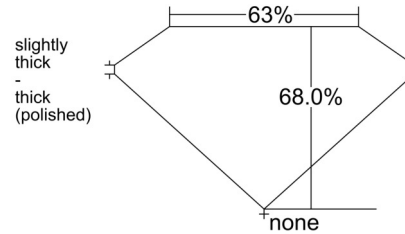

**GIA NATURAL DIAMOND GRADING REPORT**

February 24, 2025

GIA Report Number ..... \*\*\*\*\*66051

Shape and Cutting Style ..... Square Emerald Cut

Measurements ..... 6.43 x 6.34 x 4.31 mm

**GRADING RESULTS**

Carat Weight ..... 1.70 carat

Color Grade ..... I

Clarity Grade ..... VVS1

**ADDITIONAL GRADING INFORMATION**

Polish ..... Excellent

Symmetry ..... Excellent

Fluorescence ..... Faint

Inscription(s): GIA \*\*\*\*\*66051

**PROPORTIONS**

Profile not to actual proportions

**CLARITY CHARACTERISTICS**

**KEY TO SYMBOLS\***

- Pinpoint
- ~ Feather

\* Red symbols denote internal characteristics (inclusions). Green or black symbols denote external characteristics (blemishes). Diagram is an approximate representation of the diamond, and symbols shown indicate type, position, and approximate size of clarity characteristics. All clarity characteristics may not be shown. Details of finish are not shown.