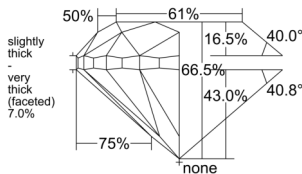

GIA®

FACSIMILE

GIA REPORT 2518372941

Verify this report at GIA.edu

GIA NATURAL DIAMOND DOSSIER®

February 06, 2025
GIA Report Number 2518372941
Shape and Cutting Style ..... Round Brilliant
Measurements ..... 4.79 - 4.87 x 3.21 mm

GRADING RESULTS

Carat Weight ..... 0.50 carat
Color Grade ..... D
Clarity Grade VS1
Cut Grade ..... Good

ADDITIONAL GRADING INFORMATION

Polish ..... Excellent
Symmetry ..... Very Good
Fluorescence ..... None
Clarity Characteristics ..... Crystal, Pinpoint
Inscription(s): GIA 2518372941

PROPORTIONS

Profile to actual proportions

GRADING SCALES

GIA COLOR SCALE

COLORLESS	D
	E
	F
	G
	H
	I
	J
NEAR COLORLESS	K
	L
FAIN	M
	N
	O
	P
VERY LIGHT	Q
	R
	S
	T
	U
	V
LIGHT	W
	X
	Y
	Z

GIA CLARITY SCALE

VERY VERY SLIGHTLY INCLUDED	FLAWLESS
	INTERNALLY FLAWLESS
VERY SLIGHTLY INCLUDED	VVS₁
	VVS₂
SLIGHTLY INCLUDED	VS₁
	VS₂
INCLUDED	SI₁
	SI₂
	I₁
	I₂
	I₃

GIA CUT SCALE

EXCELLENT
VERY GOOD
GOOD
FAIR
POOR